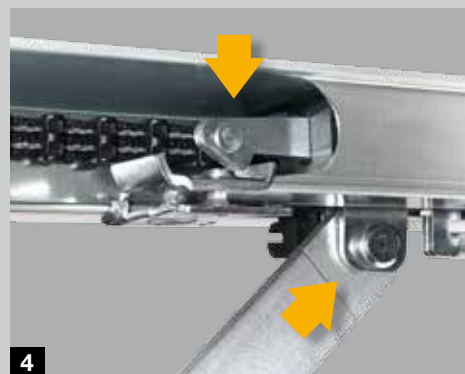

Quality from Europe's no.1 makes all the difference.

Good thermal insulation

The RenoMatic sectional garage door is double-skinned and insulated. The door travel is pleasantly quiet thanks to the 42 mm thick sections. The sections have a polyester-primer coating on the outside **1**. We supply the inside of the sections in silver-coloured galvanization with protective paint **2**. The tension spring assembly with the patented spring-in-spring system or the torsion spring with tested spring safety device protects the door leaf against falling. Thanks to the good thermal insulation, the doors are an excellent choice if your garage is directly attached to the house or if there is access from the garage to the house.

Optimum long-term protection

A non-brittle, 4 cm plastic frame shoe **3** offers long-term protection against corrosion of your door, even with waterlogging, which is unmatched by competitor solutions. The frame shoe completely covers the frame in the area susceptible to rust. Only this offers true long-term protection.

Increased burglary protection

The sectional garage door RenoMatic is equipped with automatic door locking **4**. When the garage door is closed, the anti-lift kit automatically engages in the operator boom's stop, then locks immediately and is secured against forced opening. This door locking functions purely mechanically and therefore continues to secure the door even without an operator motor or in the event of a power failure.